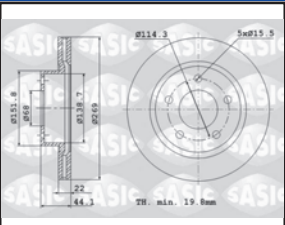

6104031

Jeu disques de frein

Set of brake discs

OE 402066300R A = 269 B = 68 C = 44.1 D = 22 Dmini = 19.8 E = 5 EØ = 15.5

DACIA Duster I HS PS

1.5 DCi 2WD
1.6i 16v.

Pompe à eau

Water pump