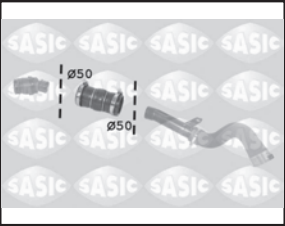

Durit air & turbo

Air and turbo hose

3334028

Durit sortie turbo

Outlet turbo hose

OE Part/oe 144601524R

DACIA Duster I HS PS

1.5 DCi /FAP /4WD K9K856/58