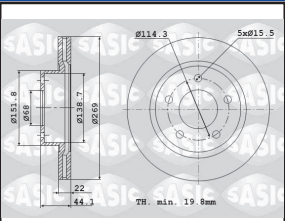

Jeu disques de frein

Set of brake discs

OE 402066300R A = 269 B = 68 C = 44.1 D = 22 Dmini = 19.8 E = 5 EØ = 15.5

DACIA Duster I HS PS
1.5 DCi 2WD
1.6i 16v.