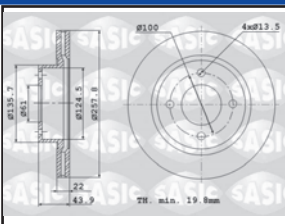

Jeu disques de frein

Set of brake discs

OE 402061200R

A = 257.8 B = 61 C = 43.9
D = 22 Dmini = 19.8 E = 4 EØ = 13.5

0.9i Turbo H4B400