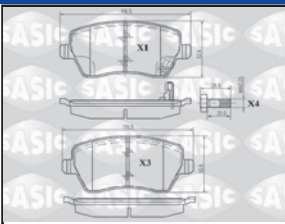

Plaquettes de frein

Brake pads

OE 410608481R TRW

WVA 23973/24403

Ep. 16.5mm sans témoin d'usure
Th. 16.5mm without wear indicator

0.9i Turbo