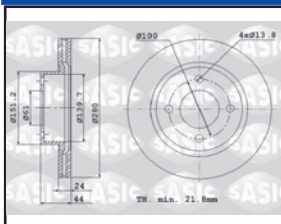

0.9i Turbo H4B400

6104050

Jeu disques de frein

Set of brake discs

OE 402069518R

A = 280 B = 61 C = 44 D = 24
Dmini = 21.8 E = 4 EØ = 13.8

1.2i Turbo 02/13- H5F403

1.5 DCi 02/13- K9K608/09 830/38