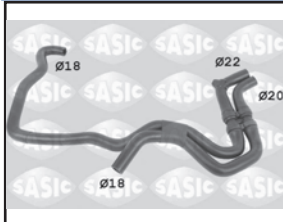

Durit chauffage arrivée

Inlet heating hose

OE 8200106406

RENAULT Megane II /Classic
1.5 DCi K9K728/29

Megane II Break
1.5 DCi K9K728/29

Megane II Coupé
1.5 DCi K9K728/29

Scenic II 05/03-03/09
1.5 DCi K9K728/29